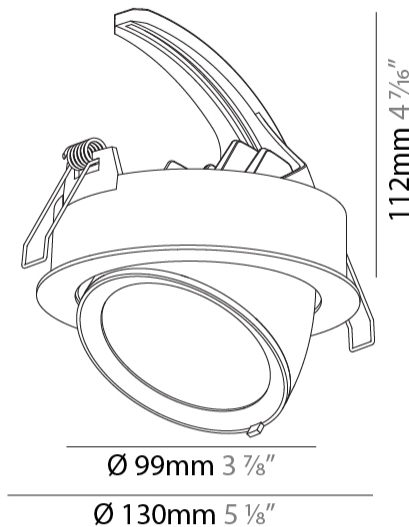

GENERAL

Series: Mechaniq Round Efficiency
Brand: Prolicht
Division: Architectural
Mounting Type: Recessed
Mounting Location: Ceiling
Subcategory: Downlight

PHYSICAL

Shape: Round
Diameter (mm): 130
Diameter (in): 5 1/8
Height (mm): 112
Height (in): 4 7/16
Min. Recessing Depth (mm): 130
Min. Recessing Depth (in): 5 1/8
Light Distribution: Adjustable / Downlight
Weight (kg): .743
Weight (lbs): 1.64
Fixture Finish: SSR / BKV / CWI / CRY / HAB / UFT / ITA / RUA / FTG / MYG / LOD / PUS / FRO / FUP / KIA / POP / BLS / SPG / MEY / GOH / GUM / CHC / COM / ABZ / JAG / OBR / MOS / ROR
Fixture Material: Aluminum Die Cast
Cut-out Measurements: 120mm / 4 3/4"

ELECTRICAL

Lamp Type: LED (Zhaga Standard)
Total Output Wattage (W): 12 / 15
Dimming: Tri-Mode (Non-Dimming and Phase Dimming (120Vac only) and 0-10V Dimming)
Driver Included: No
Driver Location: Recessed Housing
Driver Type: Constant Current - Universal
Housing: See components
Input Voltage (V): 120 - 277
Constant Current (MA): 350

LED

Number of LEDs: 1
Color Temperature (°K): 2700 / 3000 / 3500 / 4000
Max. Delivered Lumen (lm): 830 / 930 / 1010 / 1030
CRI: >90 CRI
Lamp Life (hrs): 50000

OPTICAL

Reflector°: 8
Adjustability: Rotational 355°; Tilt 45°

RATINGS AND CERTIFICATIONS

Certified By: Certified for North American Standards
IP rating: IP20

		120mm 4 3/4"	130mm 5 1/8"	10 | 15mm 3/8" 9/16"	45°	355°	
A