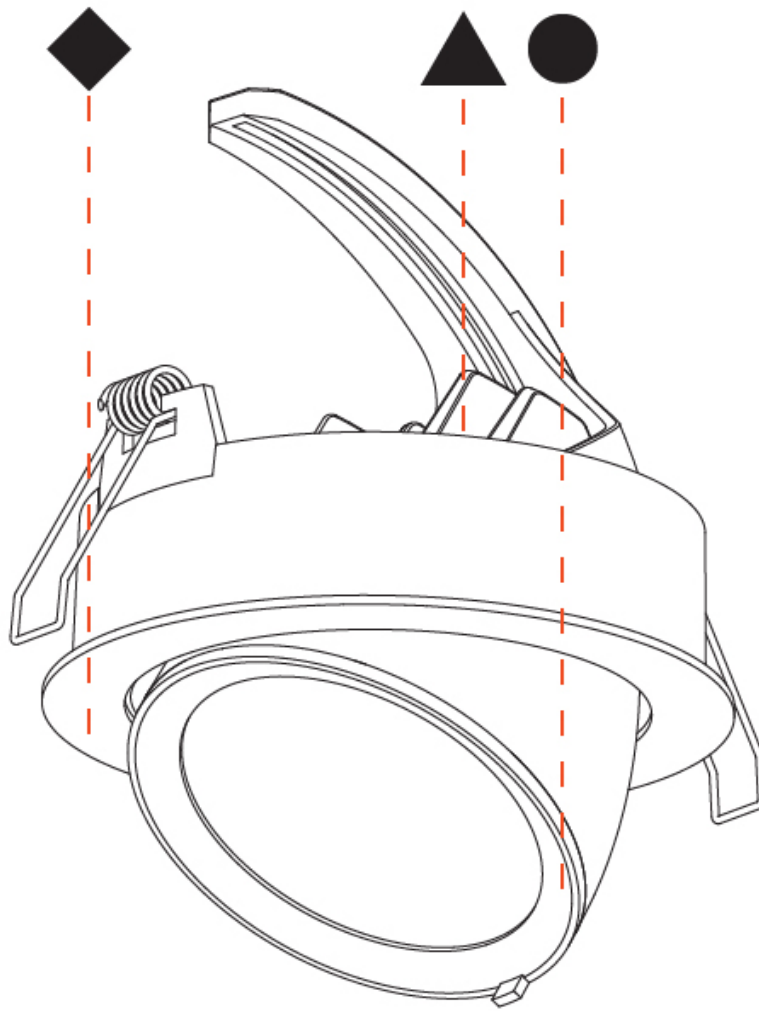

MECHANIQ ROUND EFFICIENCY RECESSED

A35067-

PROJECT _____

TYPE _____

SPECIFIER _____

QUANTITY _____

DATE _____

A